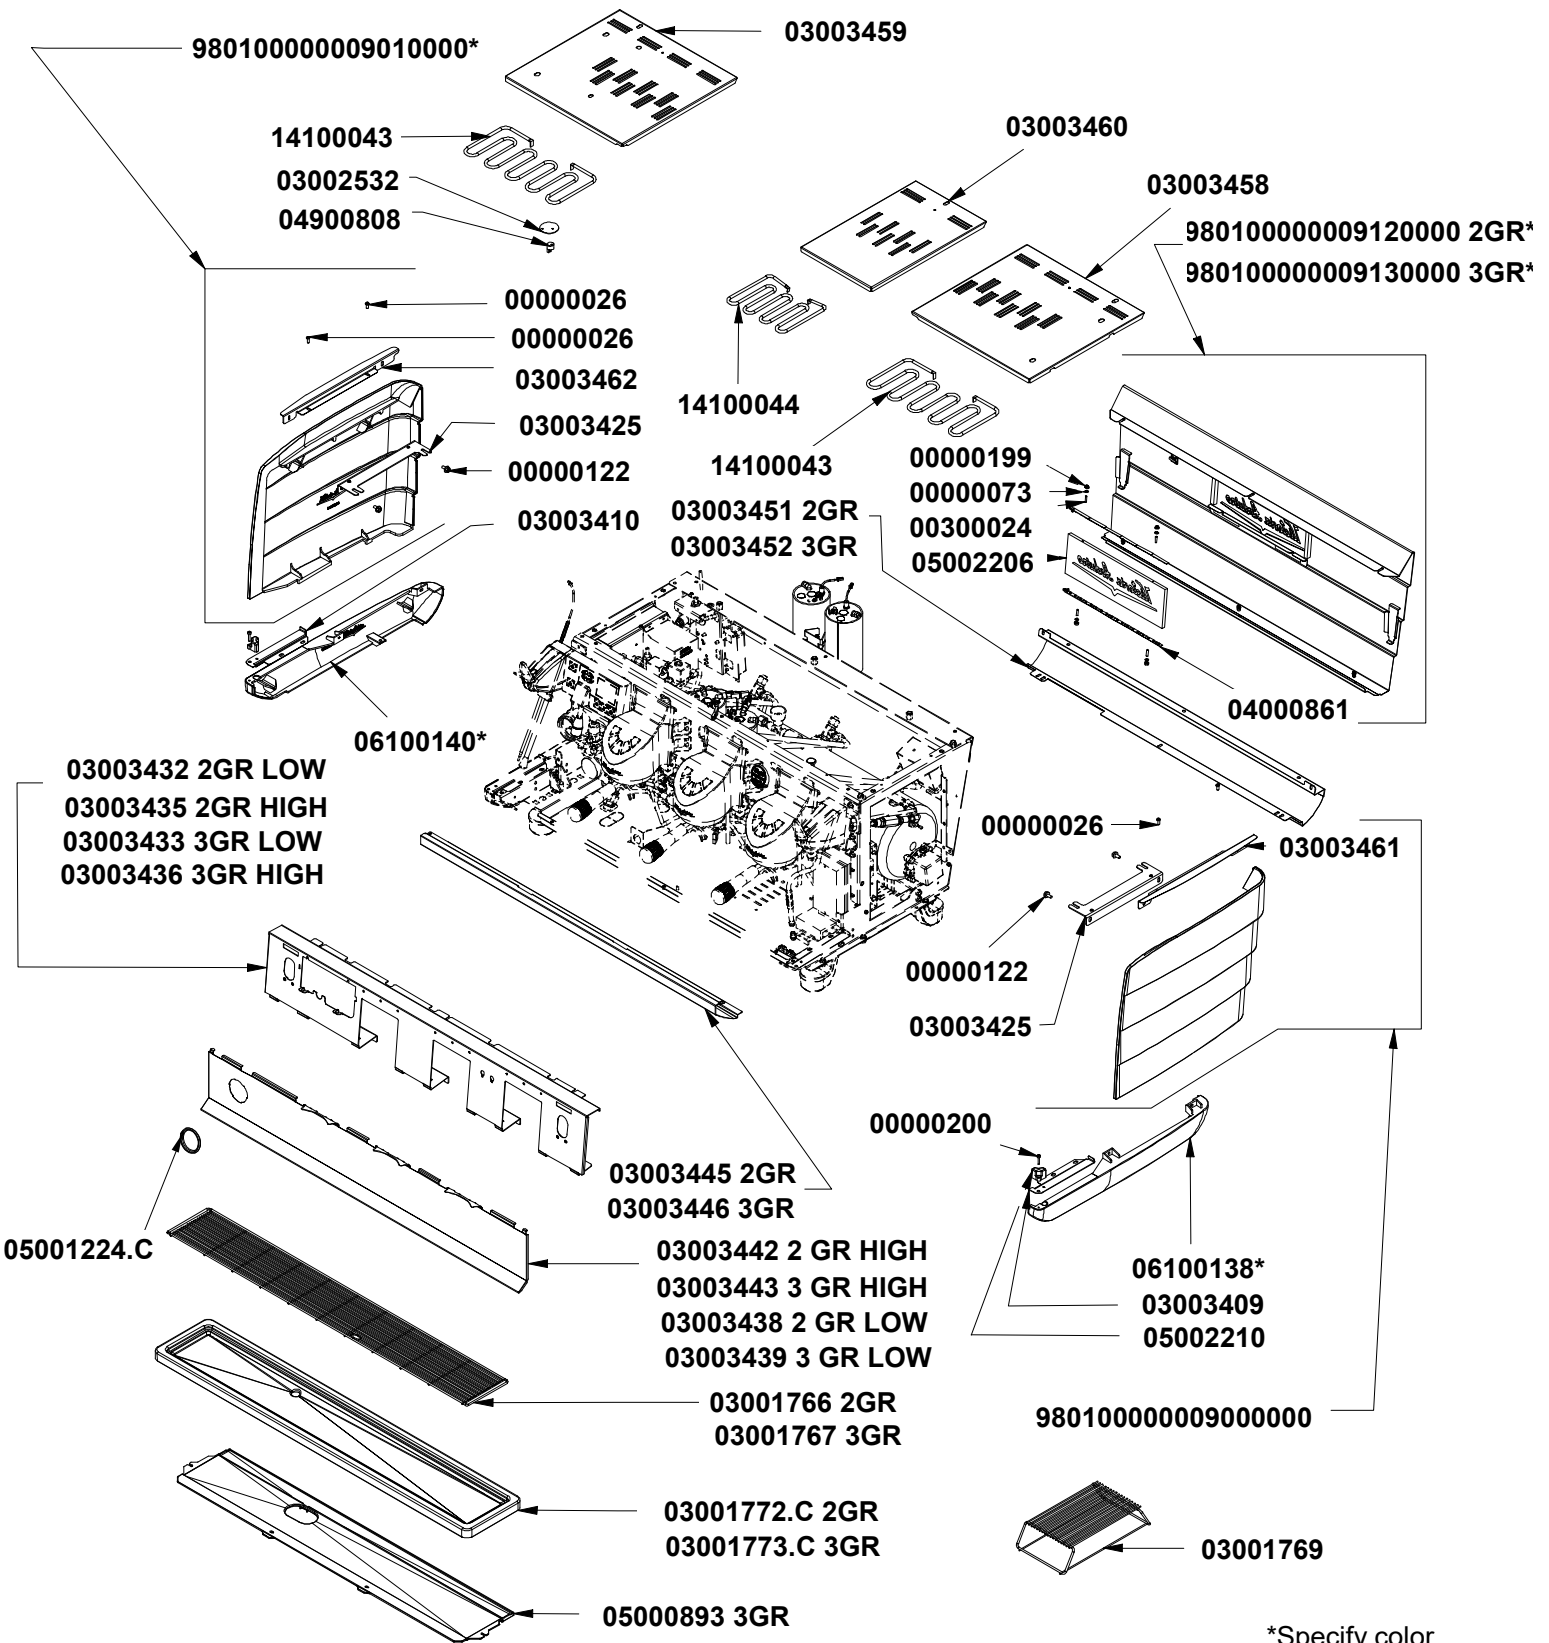

VERSIONE T3
T3 VERSION

COMPONENTI GRUPPO CARENA
CABINET PARTS

*Specify color
Specificare colore

INSPIRED BY YOUR PASSION.

T.OI