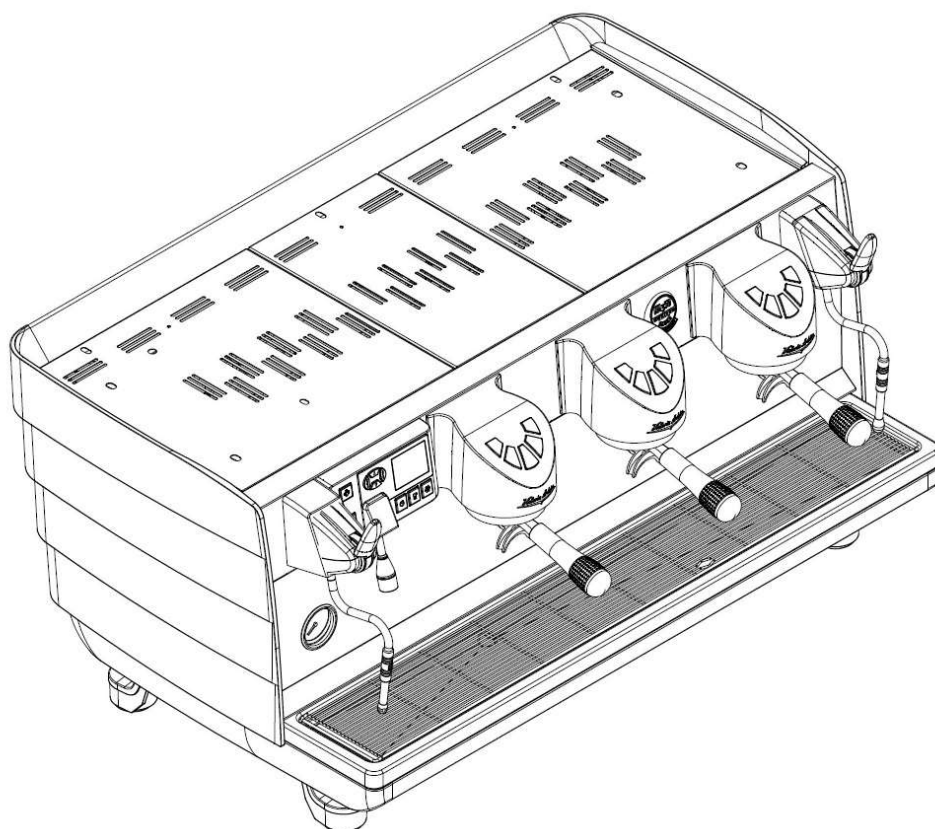

SPARE PARTS BOOK

T3 VERSION

18/02/2022

Victoria Arduino

INSPIRED BY YOUR PASSION.

INSPIRED BY YOUR PASSION.

- T.01 **CABINET PARTS**
COMPONENTI GRUPPO CARENA
- T.02 **CONTROL PANEL DISPLAY**
INVOLUCRO COMANDI DISPLAY
- T.03 **POURING GROUP PARTS**
COMPONENTI GRUPPO EROGAZIONE
- T.04 **STEAM & HOT WATER PARTS**
COMP.VAPORE E ACQUA CALDA
- T.05 **EASYCREAM PARTS**
COMPONENTI EASYCREAM
- T.06 **MIXER AND PUMP GROUP**
GRUPPO POMPA E MISCELATORE
- T.07 **BOILERS PARTS**
PARTI CALDAIE
- T.08 **HYDRAULIC GROUP PARTS**
COMP. GRUPPO IDRAULICO
- T.09 **FRAME PARTS**
COMPONENTI TELAIO
- T.10 **ELECTR. AND ELECTRICAL PARTS**
COMP. ELETTRICI ED ELETTRONICI

» LEGEND :

THE CODES WRITTEN IN BOLD REFER TO THE COMPONENTS
EMPLOYED CURRENTLY.

THE CODES USED BEFORE ARE WRITTEN IN CORSIVE WITH INDICATED,
ON THE SIDE, THE END OF VALIDITY DATE.

EXAMPLE:

03001531 - 01/09/2007