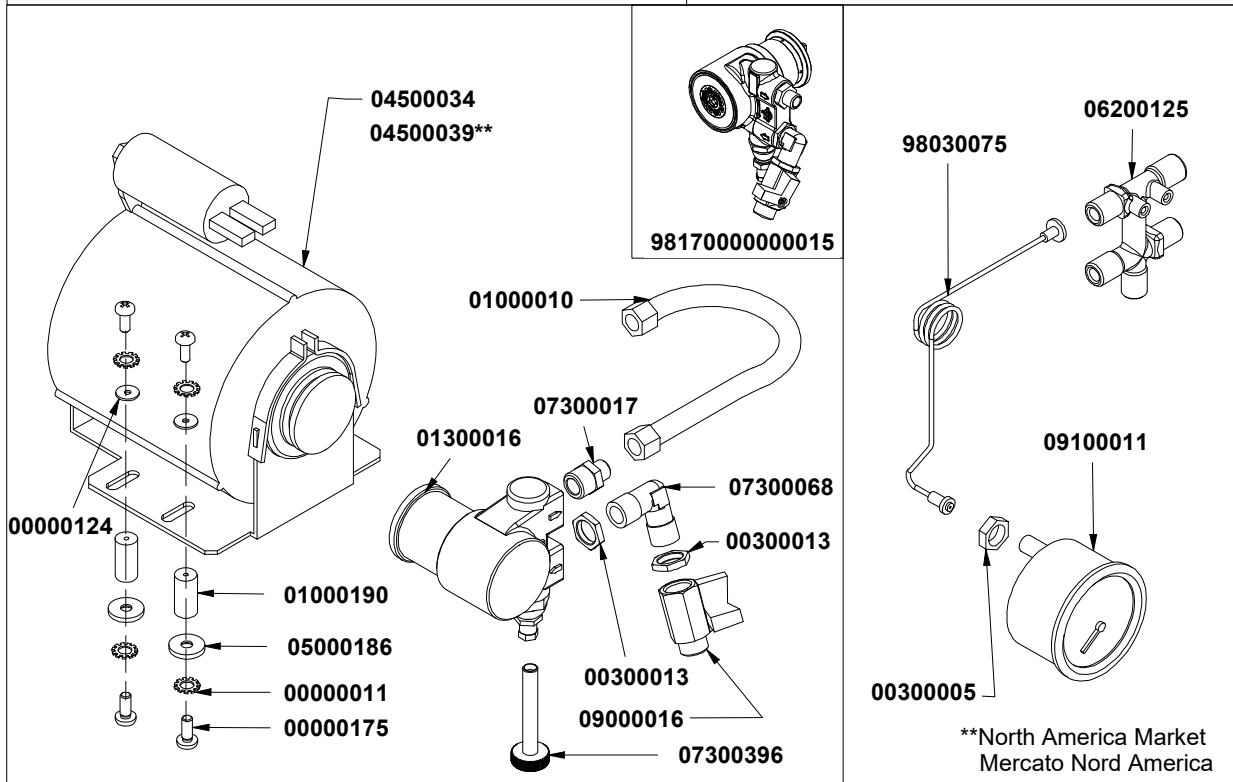

VERSIONE T3
T3 VERSION

GRUPPO POMPA E MISCELATORE
MIXER AND PUMP GROUP

CODE	DESCRIPTION	DESCRIZIONE
01000113	Stainless steel hose 3/8 FF L=150(	Tubo flessibile inox 3/8 FF L=150(
01000030	Stainless steel hose 3/8 FF L=500	Tubo flessibile inox 3/8 FF L=500
01000127	Direct sleeve discharge pipe D19 L=2m	Tubo scarico con man. dritto D.19 L= 2 M
00000133	Clamp	Fascetta