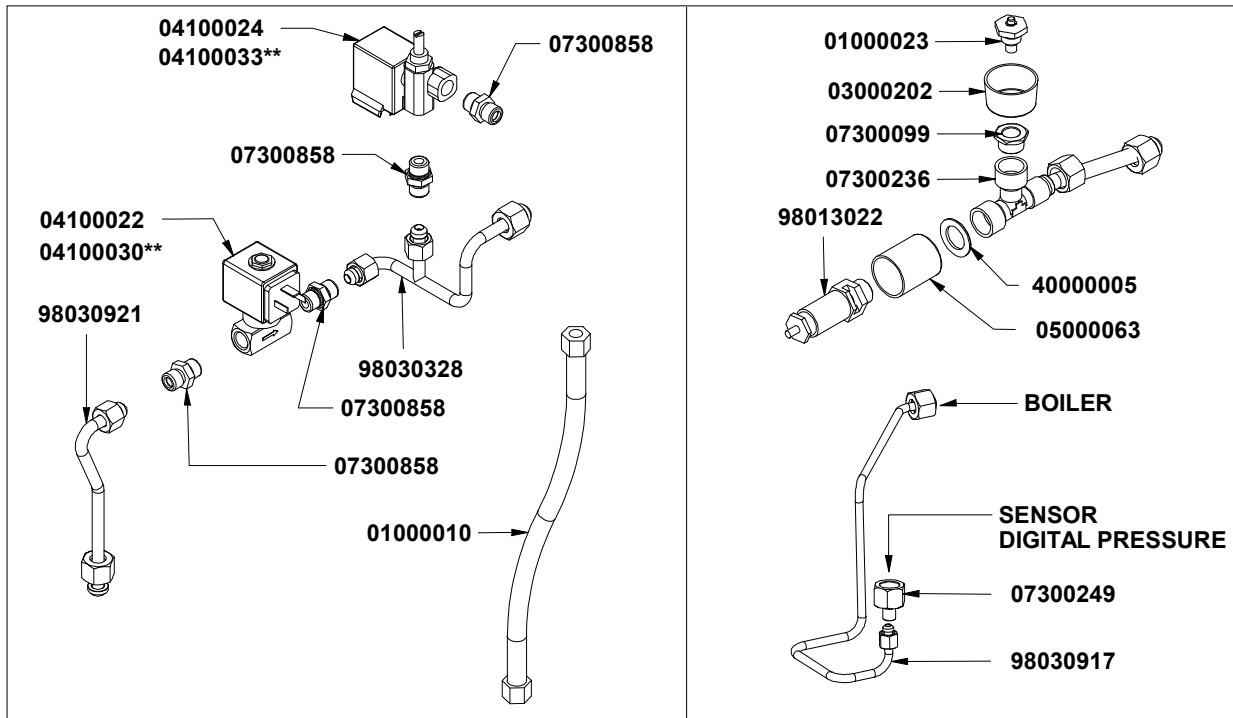

VERSIONE T3
T3 VERSION

GRUPPO POMPA E MISCELATORE
MIXER AND PUMP GROUP

CODE	DESCRIPTION	DESCRIZIONE
01000113	Stainless steel hose 3/8 FF L=150(	Tubo flessibile inox 3/8 FF L=150(
01000030	Stainless steel hose 3/8 FF L=500	Tubo flessibile inox 3/8 FF L=500
01000127	Direct sleeve discharge pipe D19 L=2m	Tubo scarico con man. dritto D.19 L= 2 M
00000133	Clamp	Fascetta