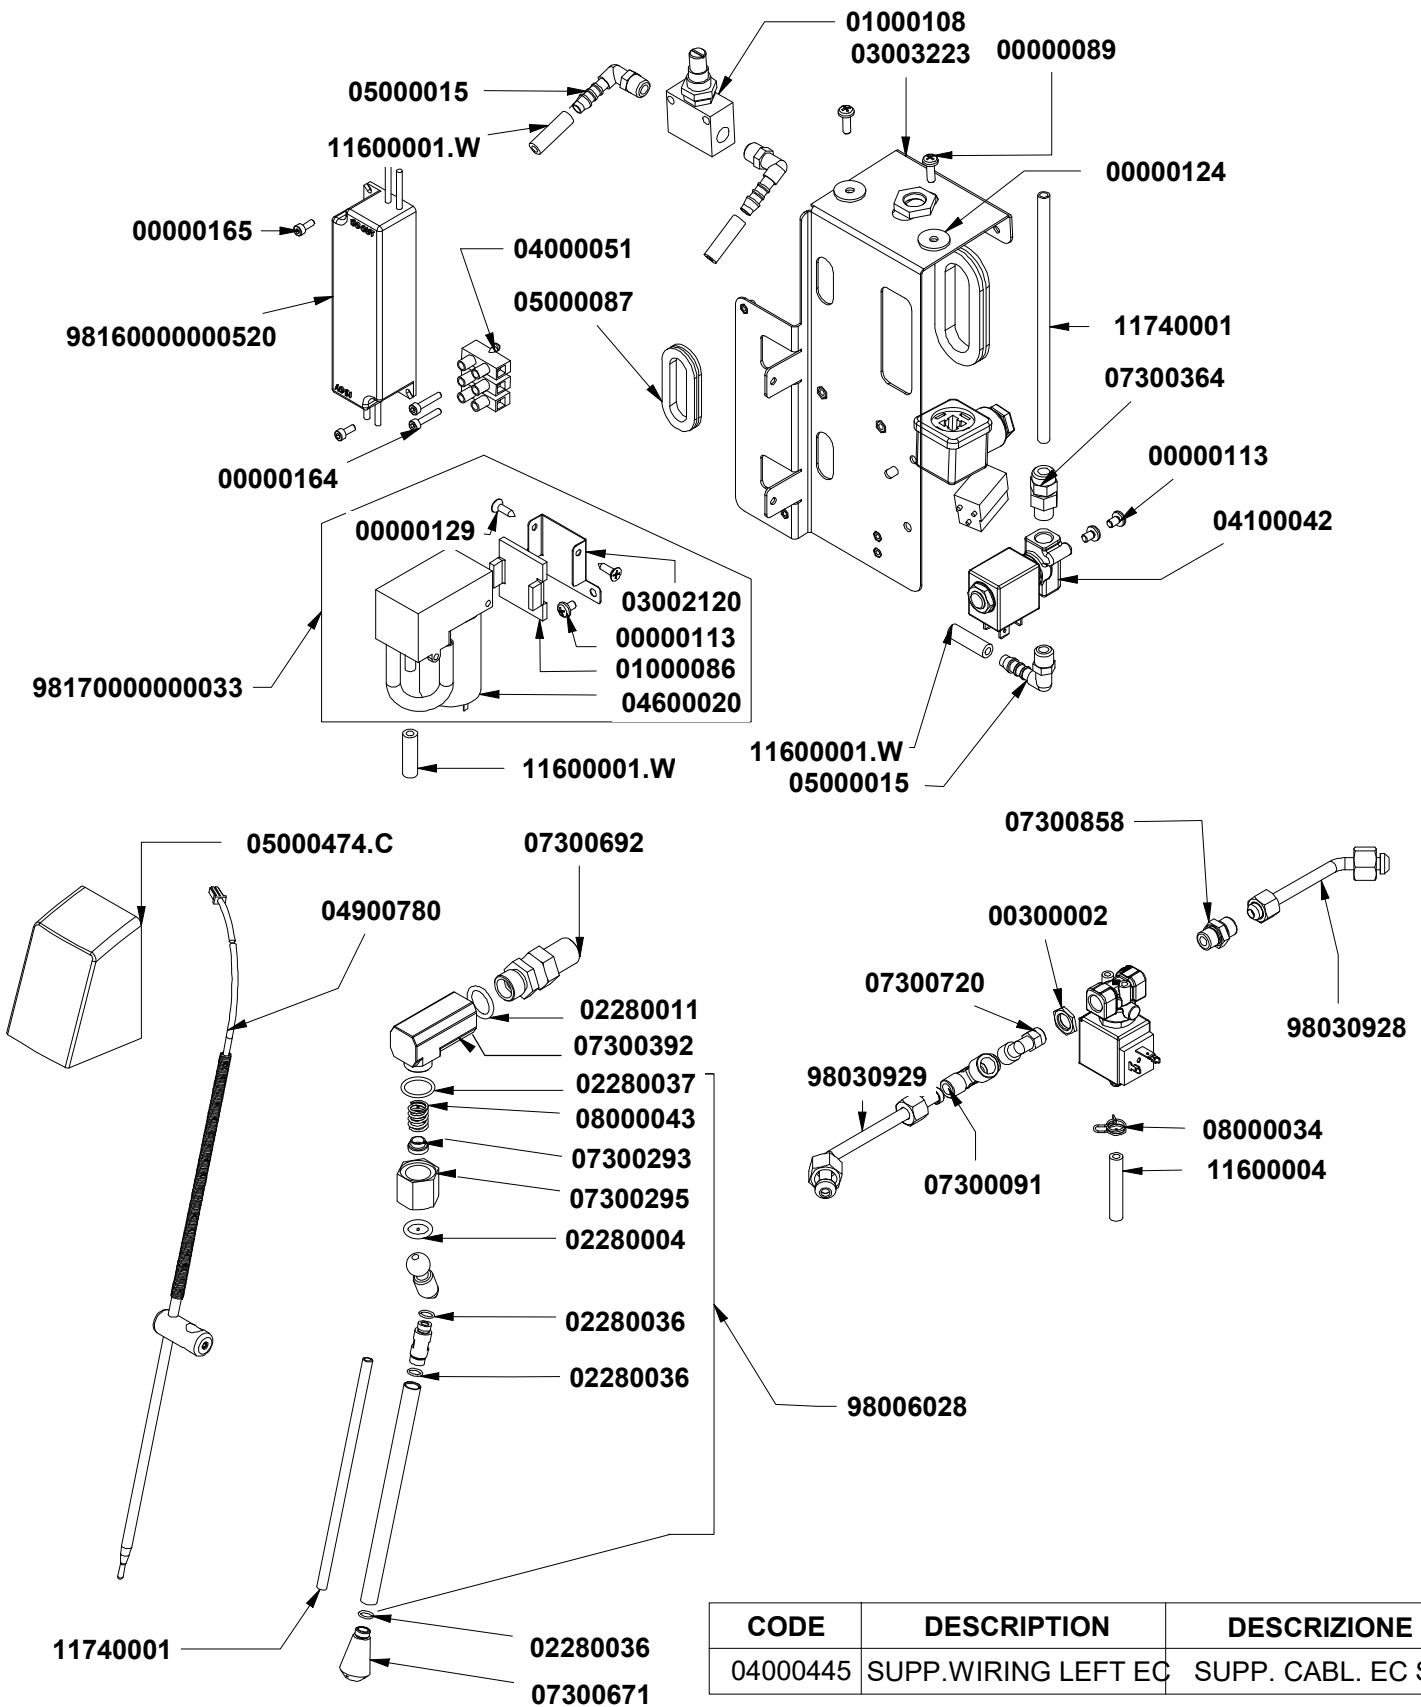

VERSIONE T3
T3 VERSION

COMPONENTI EASYCREAM
EASYCREAM PARTS

INSPIRED BY YOUR PASSION.

T.05