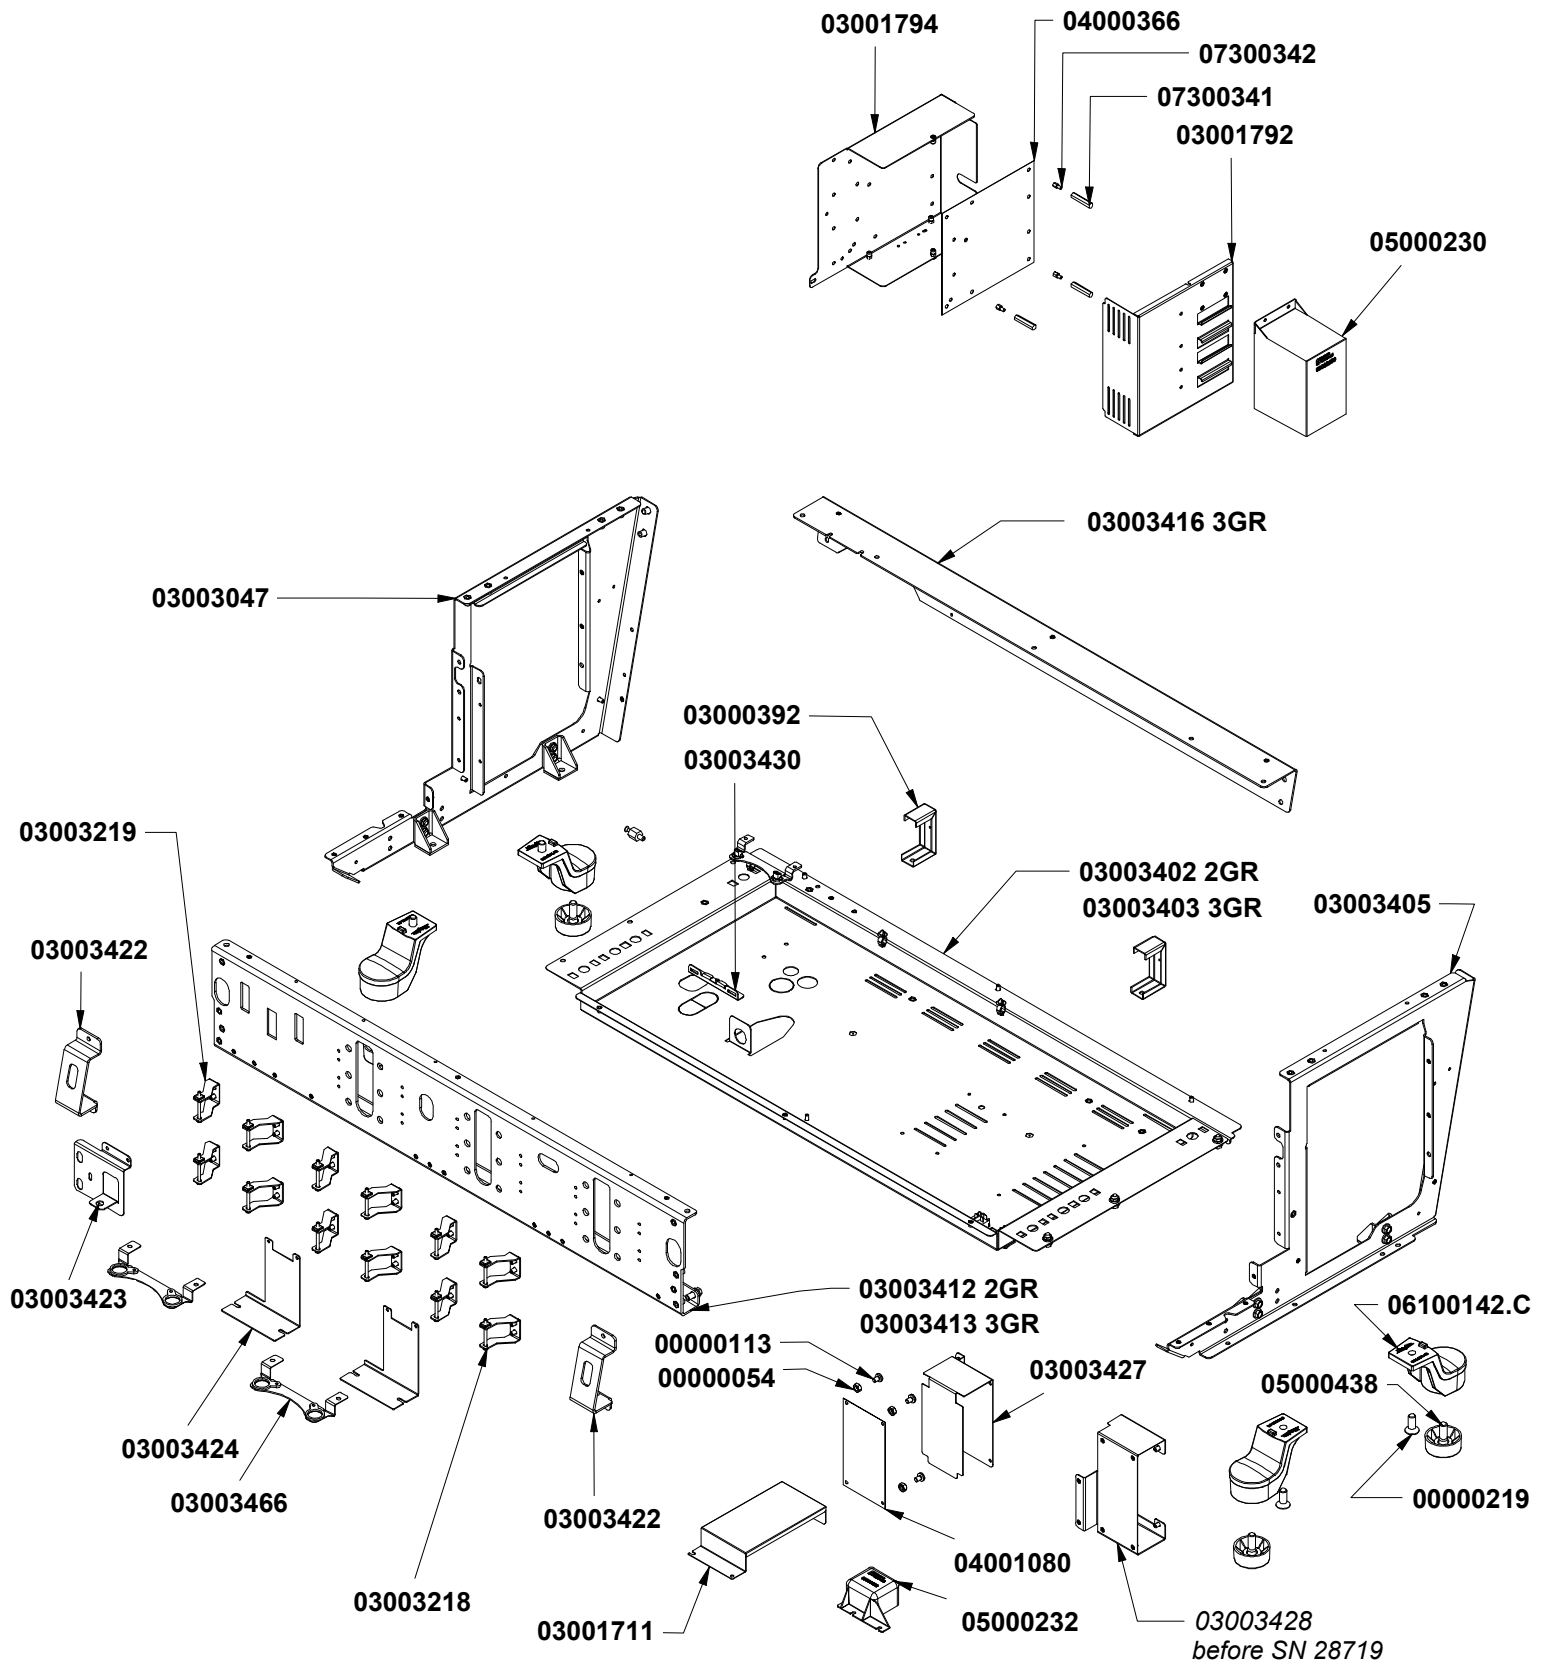

VERSIONE T3
T3 VERSION

COMPONENTI TELAIO
FRAME PARTS

INSPIRED BY YOUR PASSION.

T.09