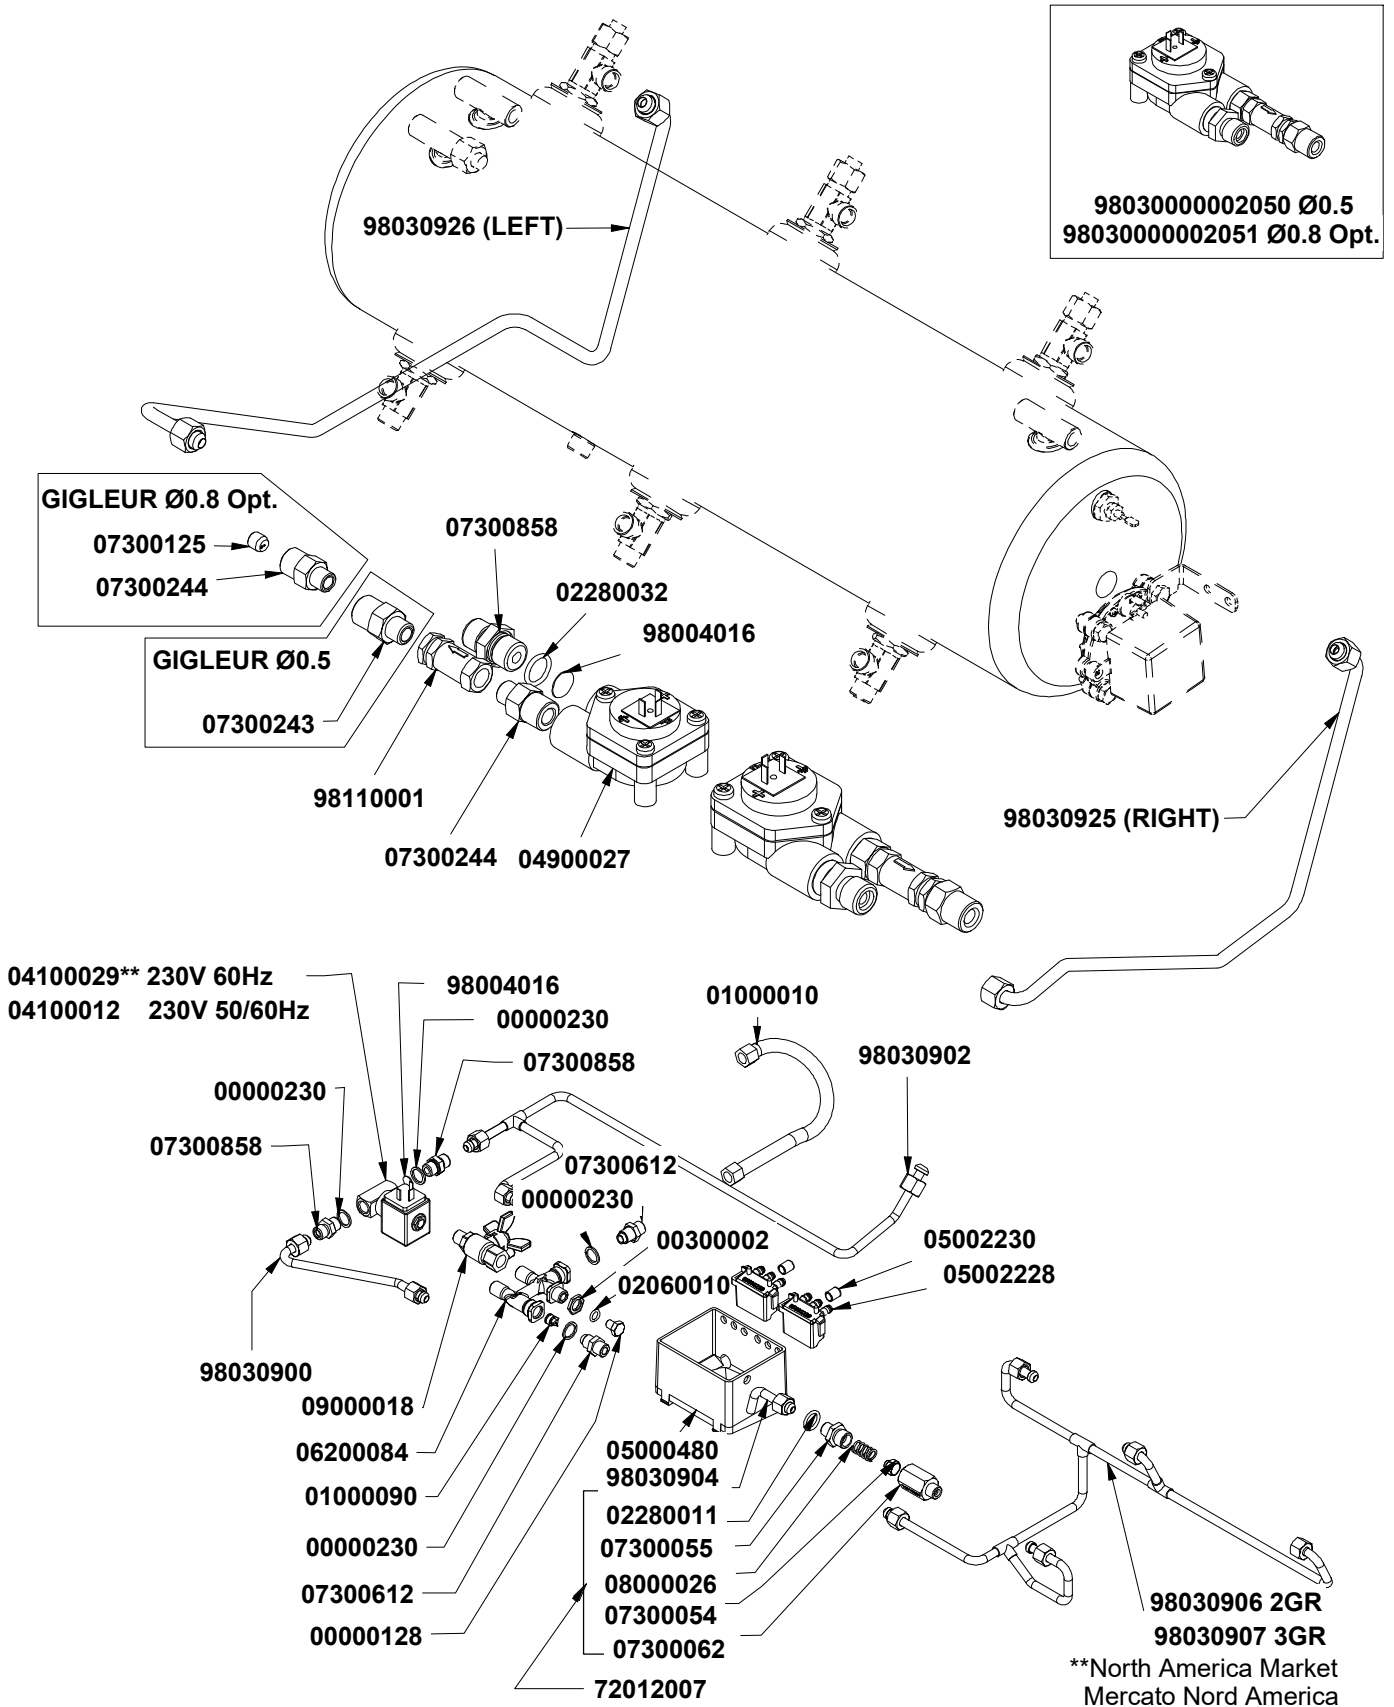

VERSIONE T3
T3 VERSION

COMP. GRUPPO IDRAULICO
HYDRAULIC GROUP PARTS