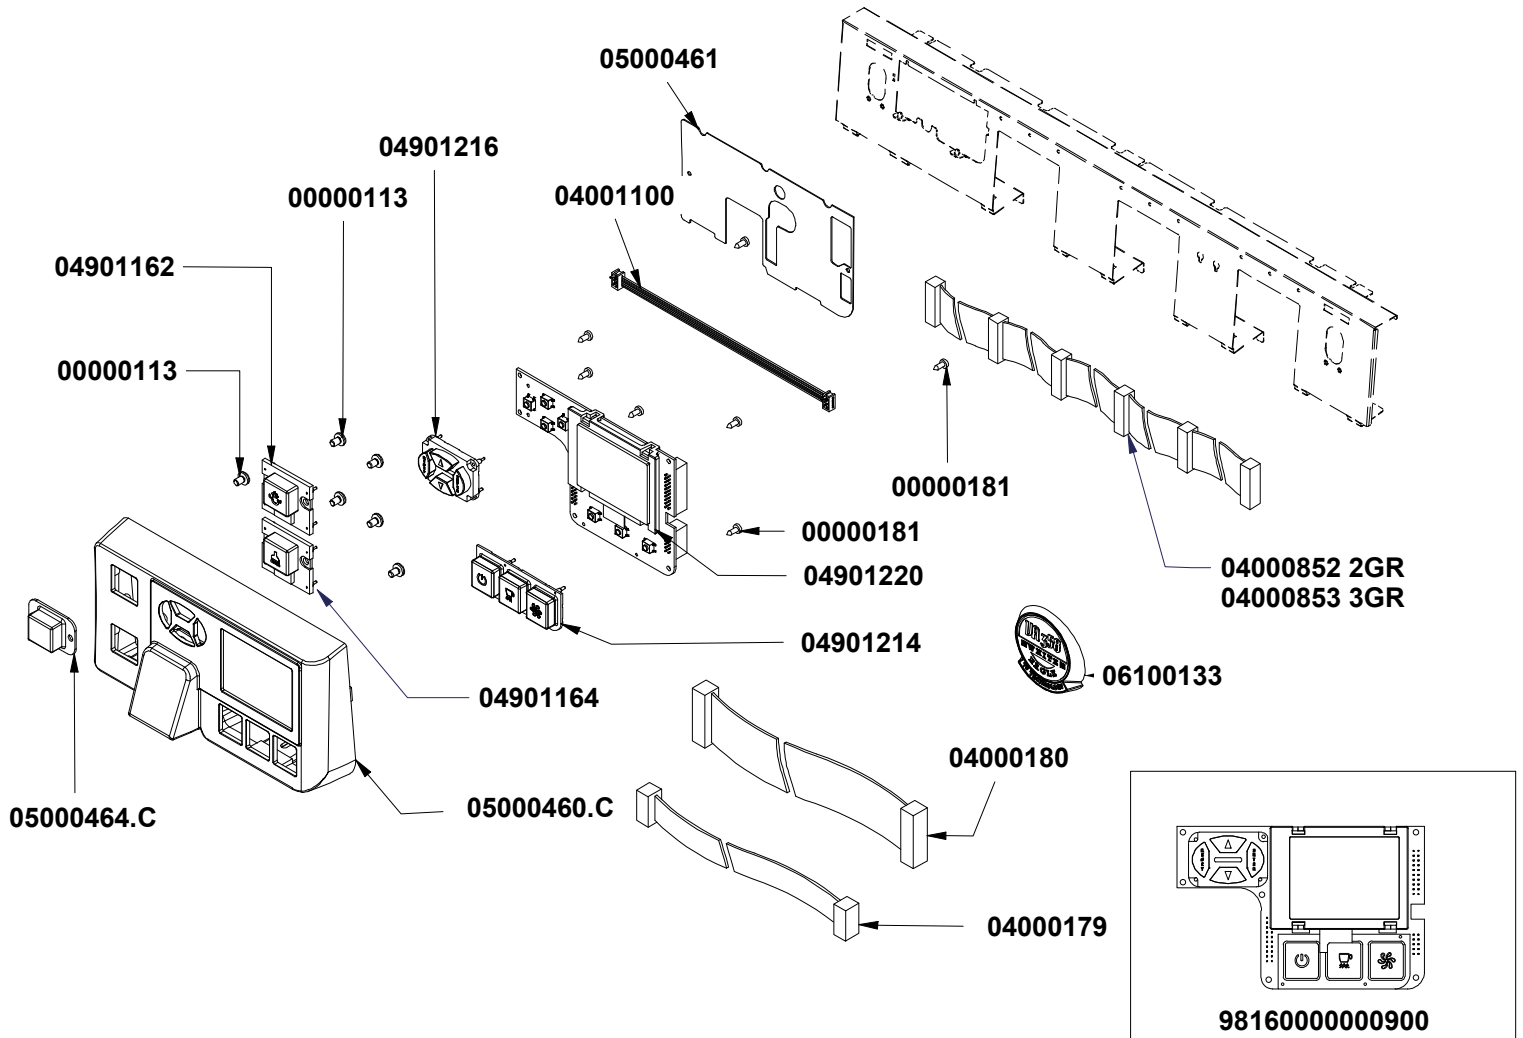

VERSIONE T3
T3 VERSION

INVOLUCRO COMANDI DISPLAY
CONTROL PANEL DISPLAY