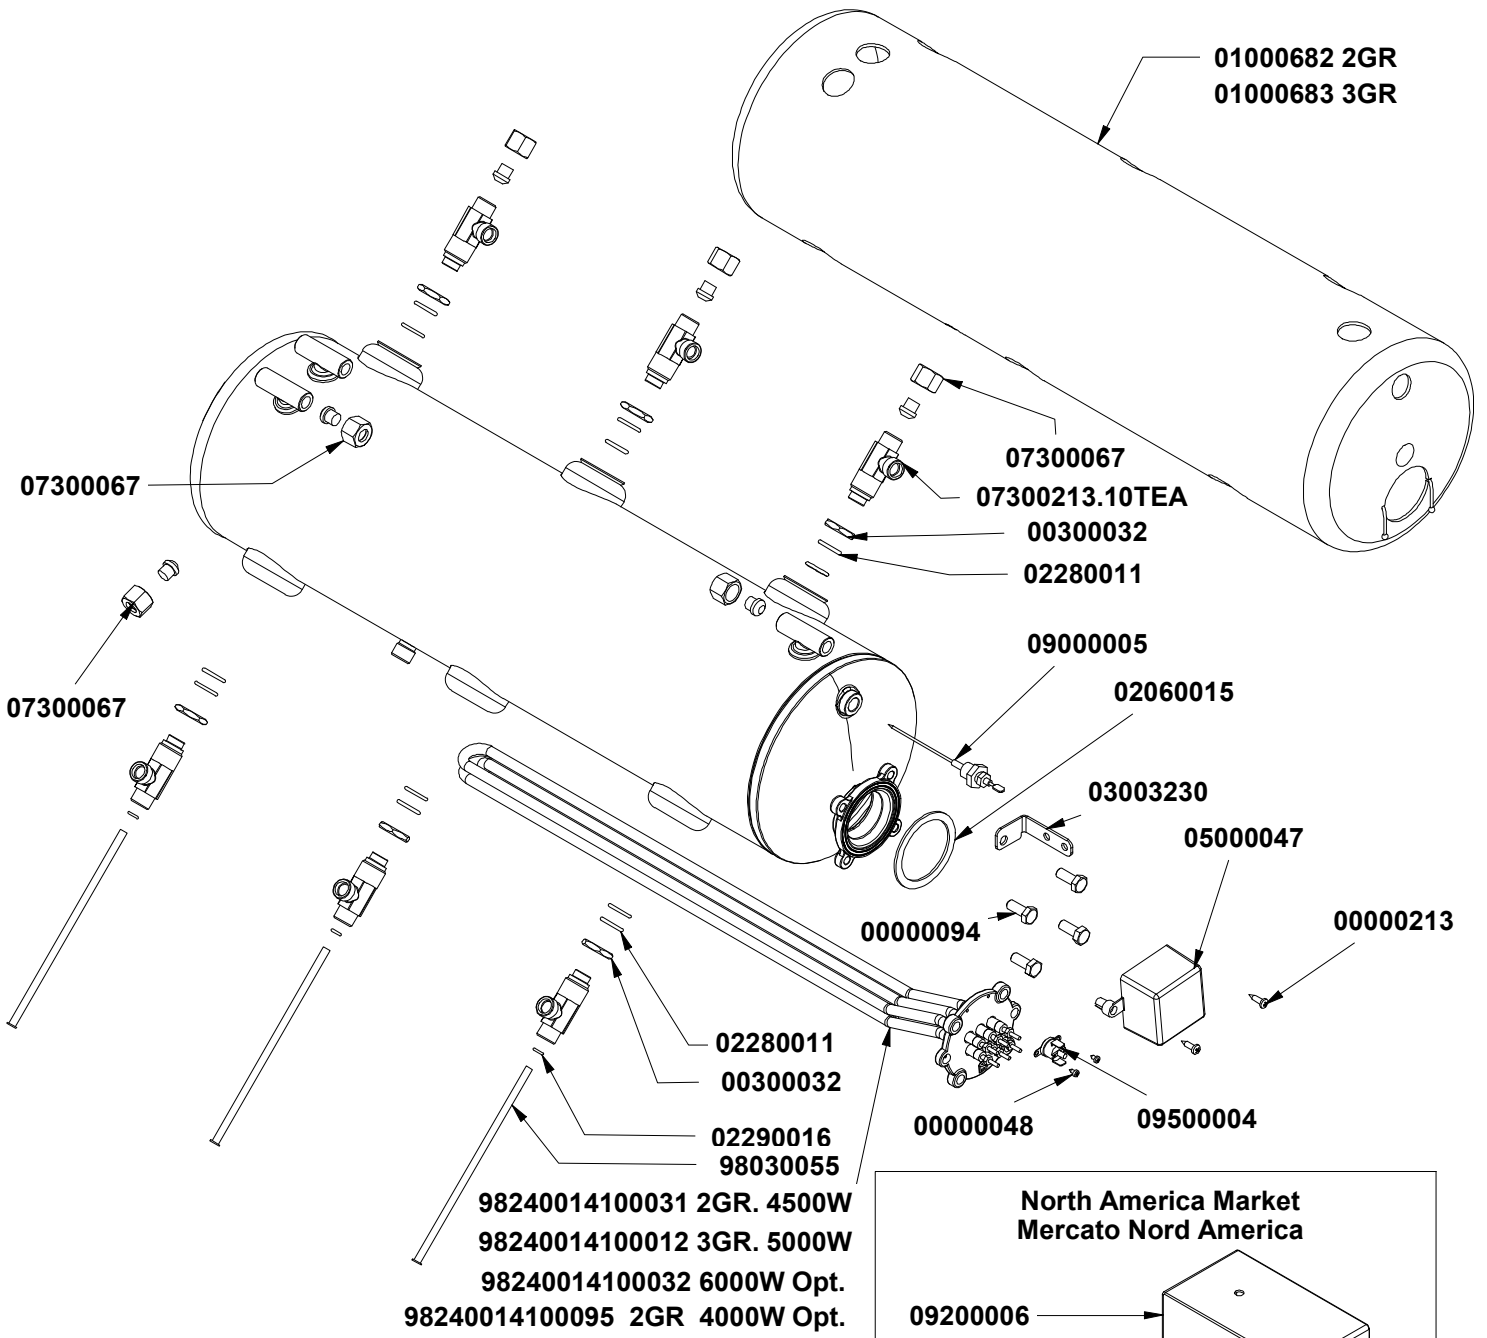

VERSIONE DIGIT
DIGIT VERSION

PARTI CALDAIA
BOILER PARTS

98240014100031 2GR. 4500W
98240014100012 3GR. 5000W
98240014100032 6000W Opt.
98240014100095 2GR 4000W Opt.