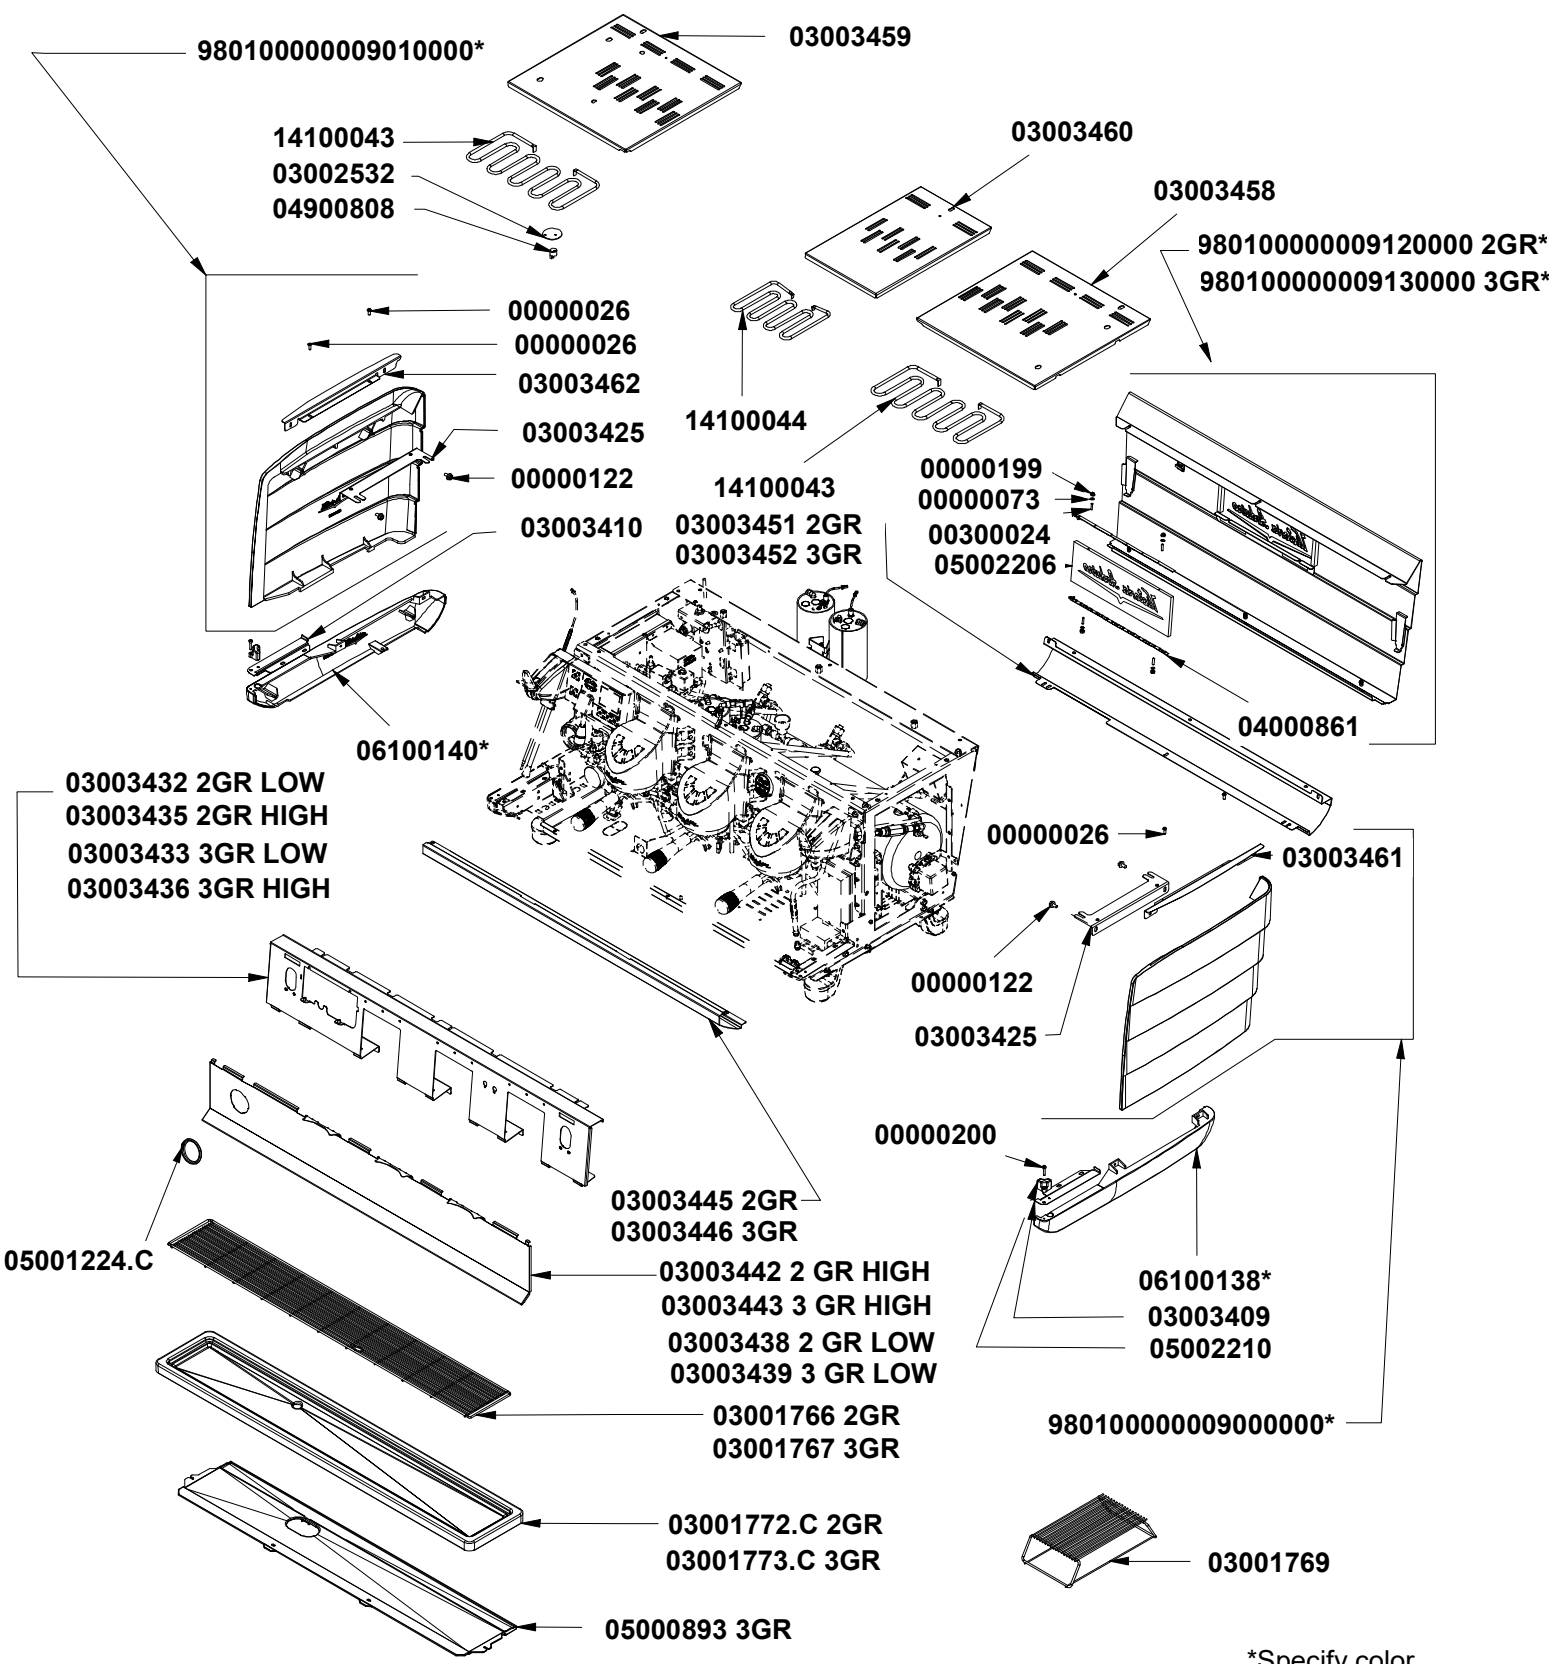

VERSIONE DIGIT
DIGIT VERSION

COMPONENTI GRUPPO CARENA
CABINET PARTS

*Specify color
Specificare colore

INSPIRED BY YOUR PASSION.

T.OI