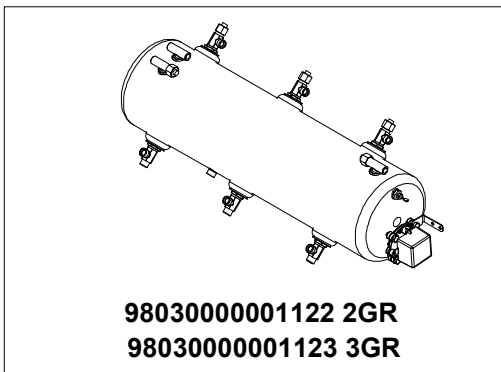

INSPIRED BY YOUR PASSION.