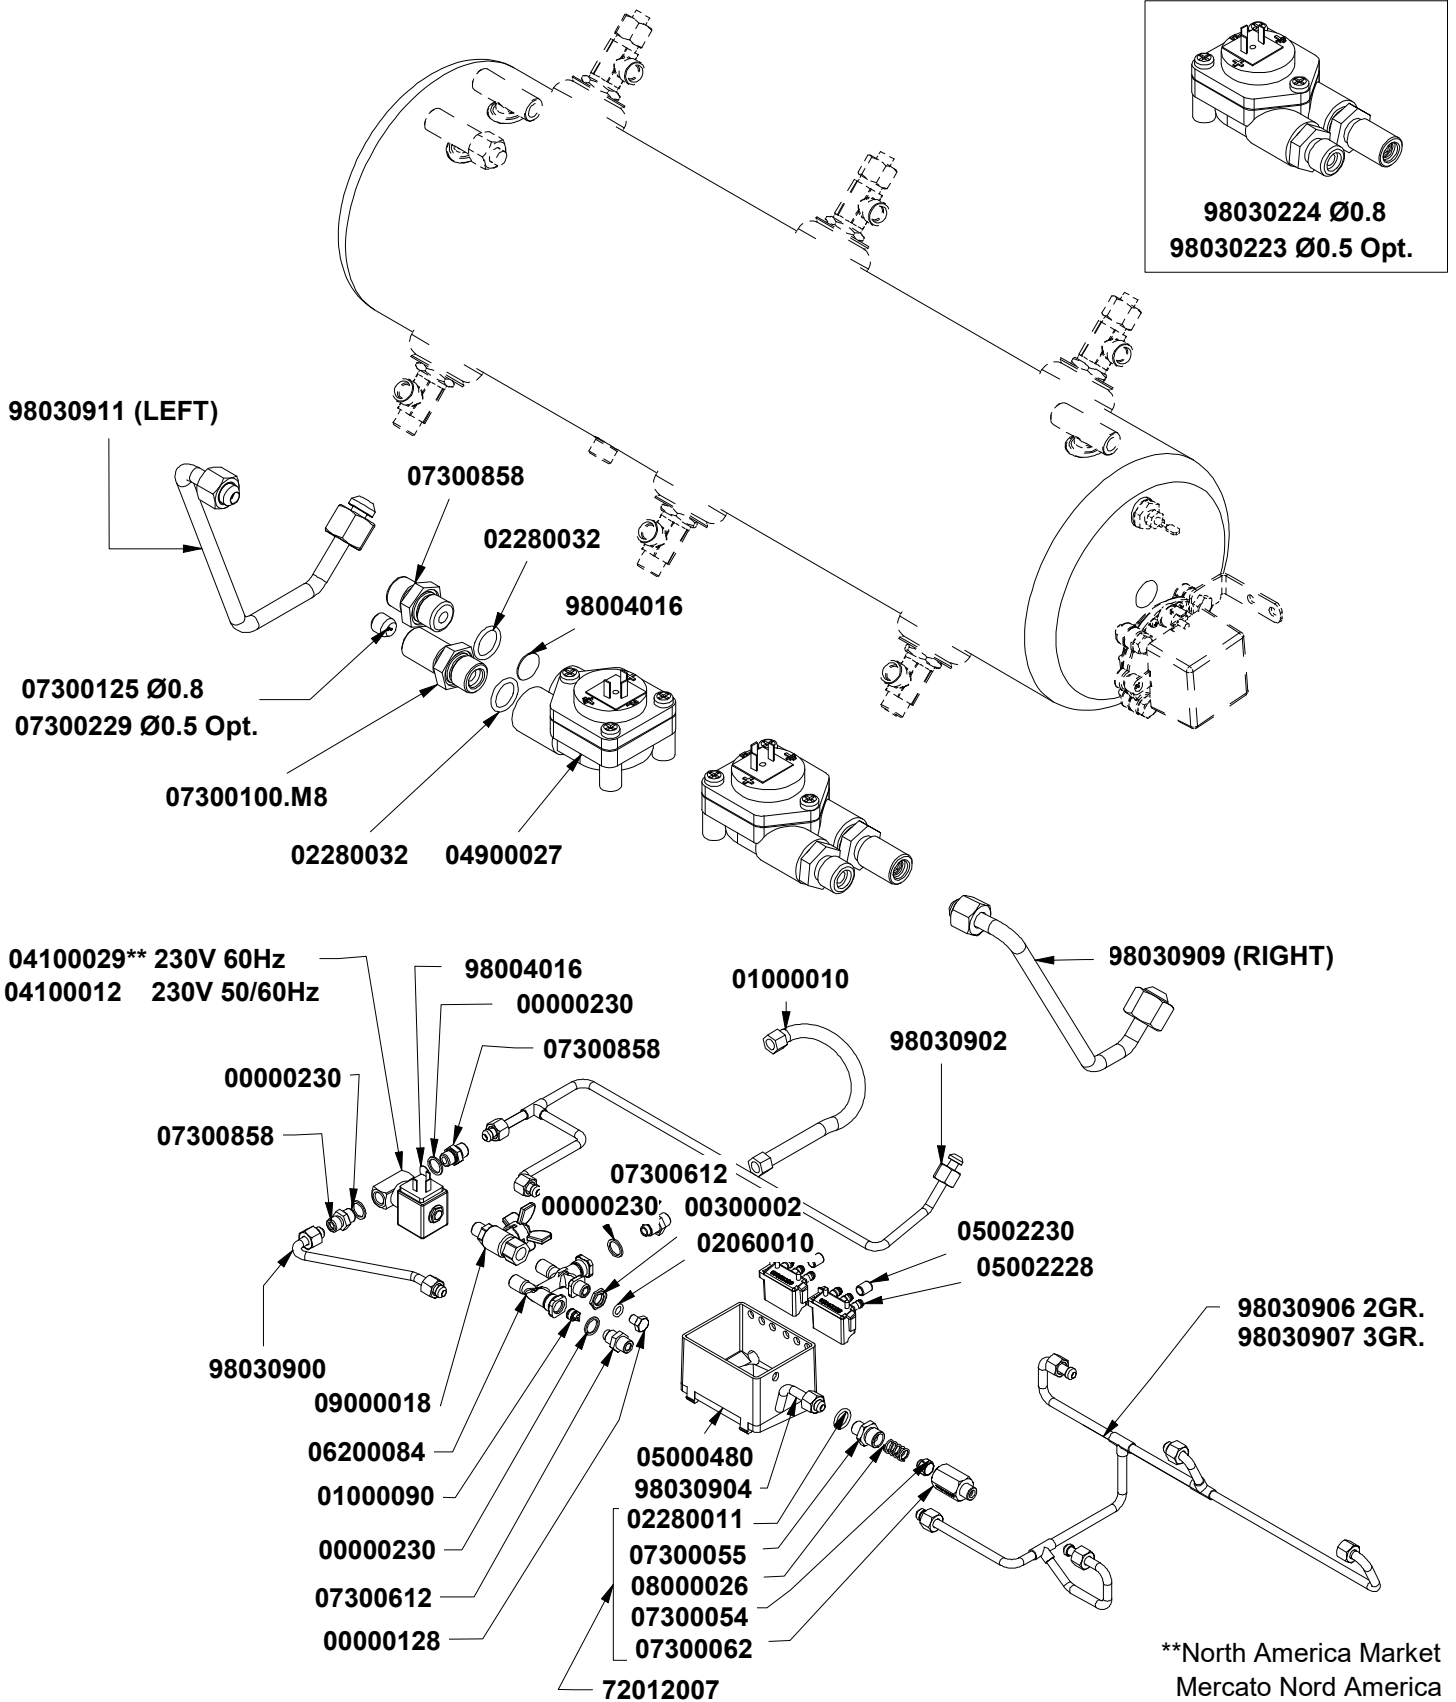

VERSIONE DIGIT
DIGIT VERSION

COMP. GRUPPO IDRAULICO
HYDRAULIC GROUP PARTS

**North America Market
Mercato Nord America

INSPIRED BY YOUR PASSION.