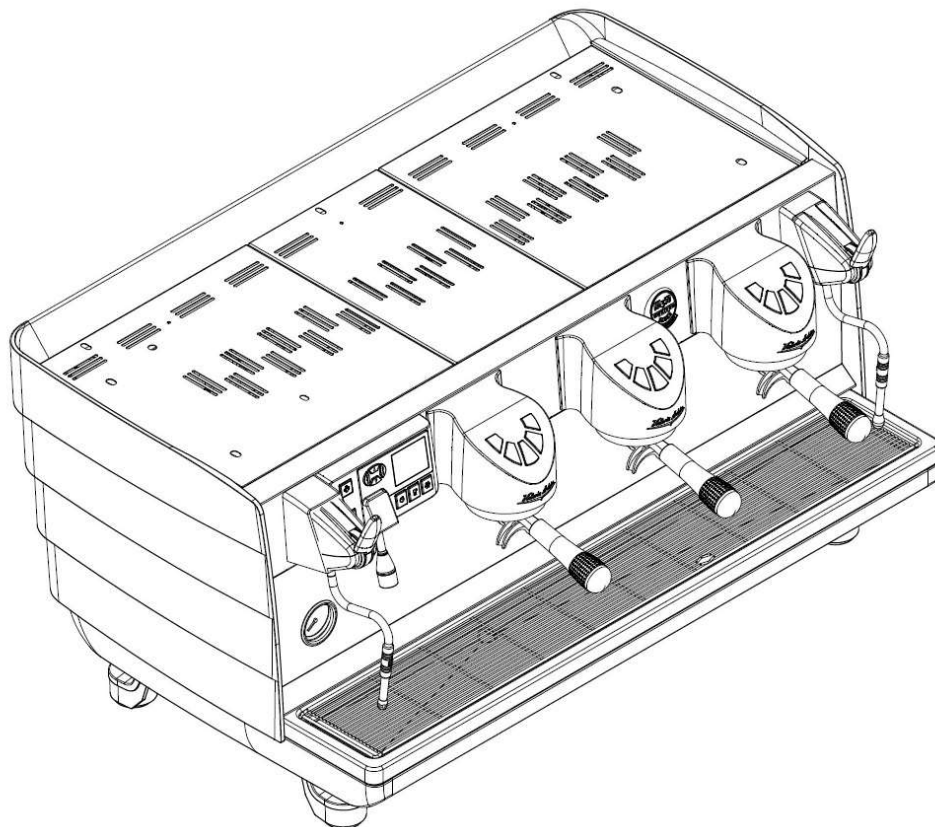

SPARE PARTS BOOK

DIGIT VERSION

18/02/2022

Victoria Arduino

INSPIRED BY YOUR PASSION.

INSPIRED BY YOUR PASSION.

- T.01 **CABINET PARTS**
COMPONENTI GRUPPO CARENA
- T.02 **CONTROL PANEL DISPLAY**
INVOLUCRO COMANDI DISPLAY
- T.03 **POURING GROUP PARTS**
COMPONENTI GRUPPO EROGAZIONE
- T.04 **STEAM & HOT WATER PARTS**
COMP. VAPORE E ACQUA CALDA
- T.05 **EASYCREAM PARTS**
COMPONENTI EASYCREAM
- T.06 **MIXER AND PUMP GROUP**
GRUPPO POMPA E MISCELATORE
- T.07 **BOILER PARTS**
PARTI CALDAIA
- T.08 **HYDRAULIC GROUP PARTS**
COMP. GRUPPO IDRAULICO
- T.09 **FRAME PARTS**
COMPONENTI TELAIO
- T.10 **ELECTR. AND ELECTRICAL PARTS**
COMP. ELETTRICI ED ELETTRONICI

» LEGEND :

THE CODES WRITTEN IN BOLD REFER TO THE COMPONENTS
EMPLOYED CURRENTLY.

THE CODES USED BEFORE ARE WRITTEN IN CURSIVE WITH INDICATED,
ON THE SIDE, THE END OF VALIDITY DATE.

EXAMPLE:

03001531 - 01/09/2007