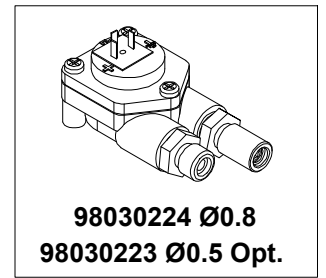

**North America Market
Mercato Nord America