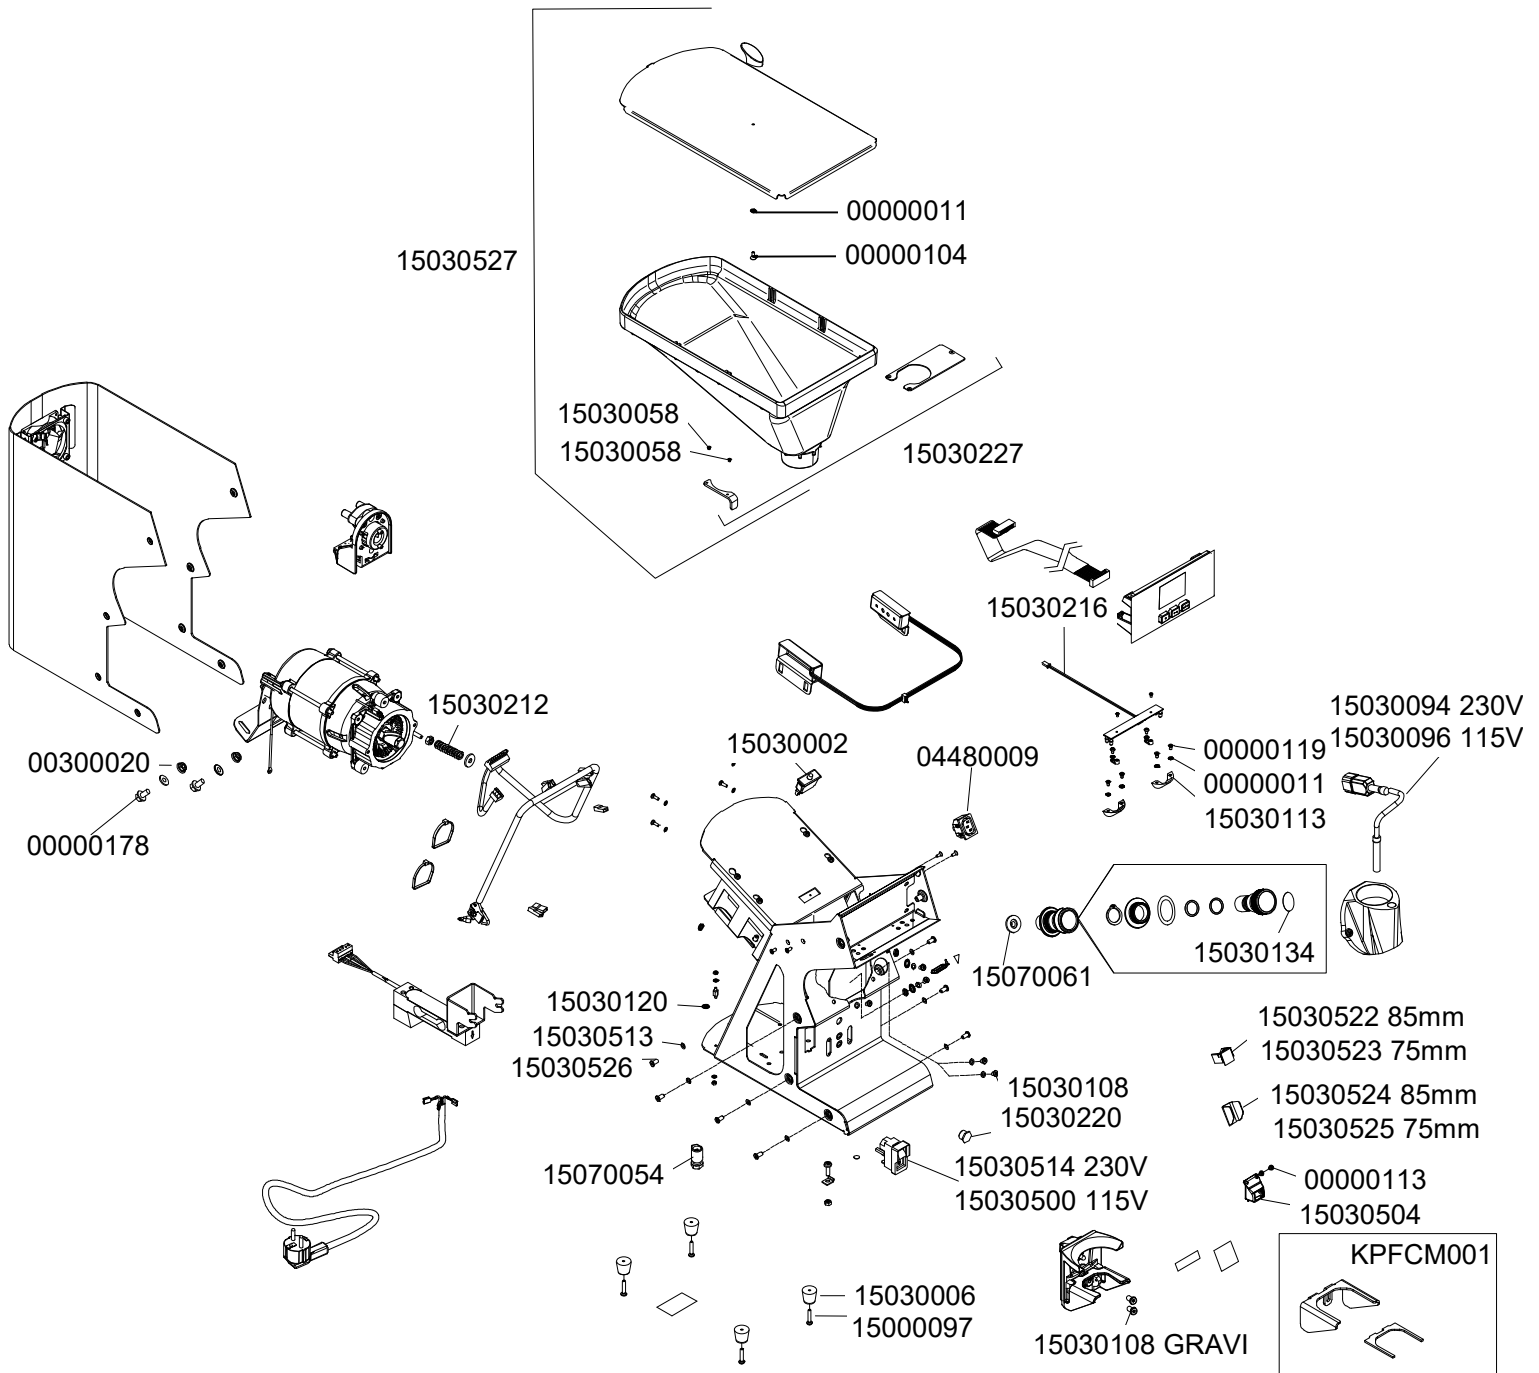

Plythos

PARTI MACINADOSATORE

GRINDERS PARTS