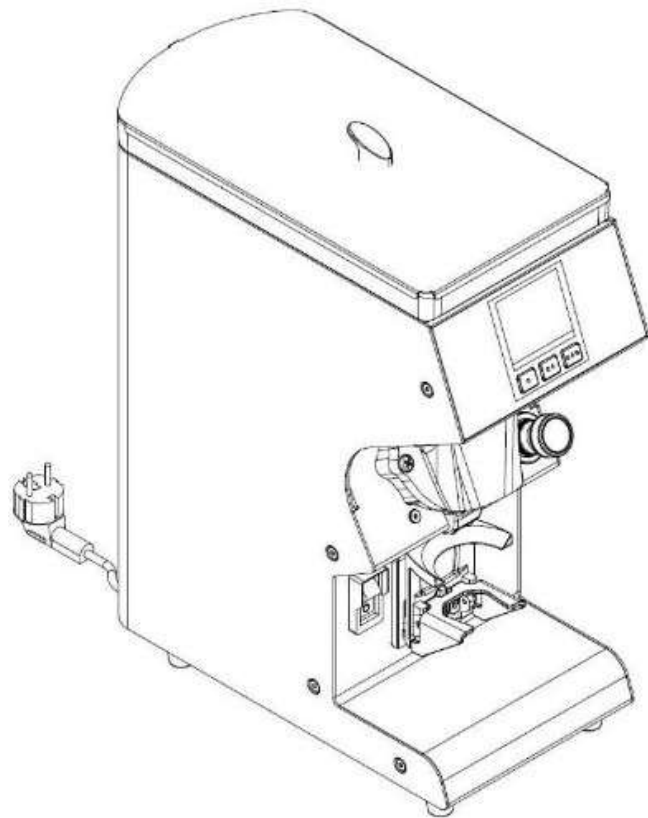

SPARE PARTS BOOK

Mythos

10/03/2022

Victoria Arduino

INSPIRED BY YOUR PASSION.